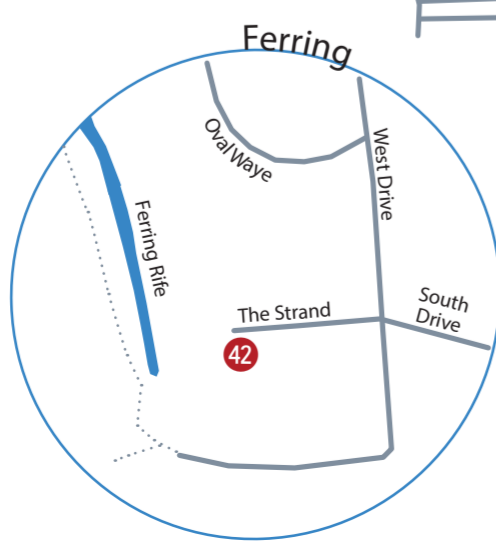

- 19 Reflections Nurseries & Small School 52 Richmond Rd BN11 1PS
- 20 The Lodge Park Crescent BN11 4AH
- 21 Our Lady of Sion School Entrance: Crescent Road BN11 1RQ
- 22 Rupert Bacon House 5 Byron Road BN11 3HN
- 23 Baked 31 Rowlands Road BN11 3JJ
- 24 104 Marine Parade BN11 3QG
- 25 Marine View Guest House 111 Marine Parade BN11 3QG
- 26 Flat 7 Beachview 121-122 Marine Parade BN11 3SA
- 27 16 Thorn Road BN11 3ND
- 28 2B Heene Court Mansions Heene Terrace BN11 3NW
- 29 4Below 4 Heene Terrace BN11 3NP
- 30 West End Gallery and Studios 87 Rowlands Road BN11 3JX

- 31 15 St Botolphs Road BN11 4JP
- 32 81 Grand Avenue BN11 5BD
- 33 Quaker Meeting House 34 Mill Road (rear of) BN11 5DR
- 34 The Garage Studio 9 Hailsham Road BN11 5PA
- 35 The Pointed Gable 35 West Parade BN11 5EF
- 36 20 Winchelsea Court Winchelsea Gardens BN11 5NU
- 37 48 Phroso Road BN11 5SL

**Map Key**

- 1 Artist Venue
- Railway Station
- Car Park
- Foot Path

This map is intended as a general guide only, for more accurate maps please refer to online maps or Ordnance Survey

For more information visit [worthingartistsopenhouses.com](http://worthingartistsopenhouses.com) or find us on